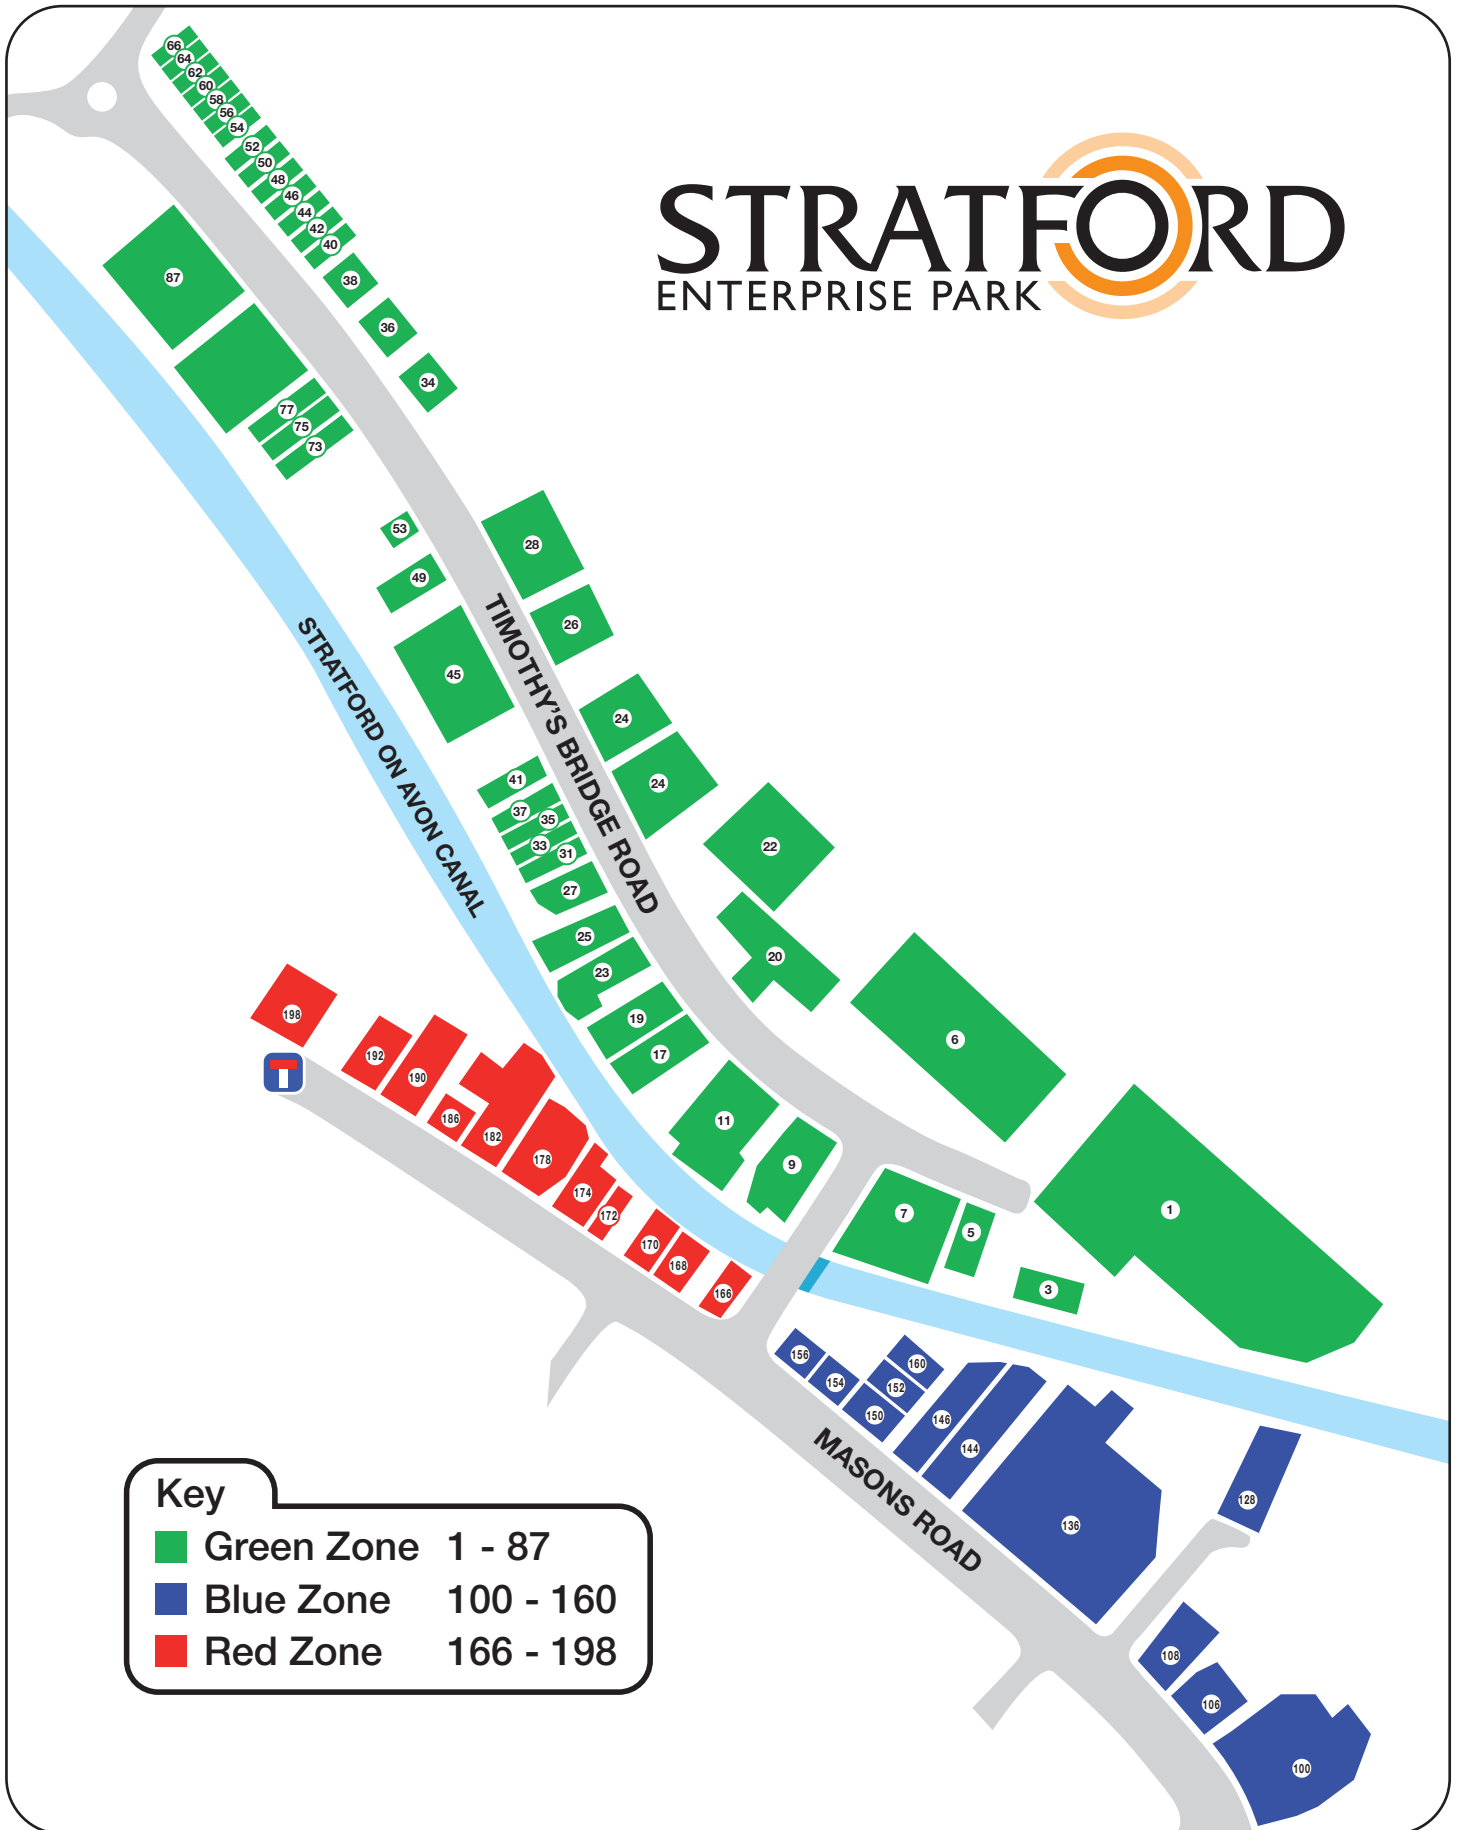

STRATFORD

ENTERPRISE PARK

Key

- Green Zone 1 - 87
- Blue Zone 100 - 160
- Red Zone 166 - 198